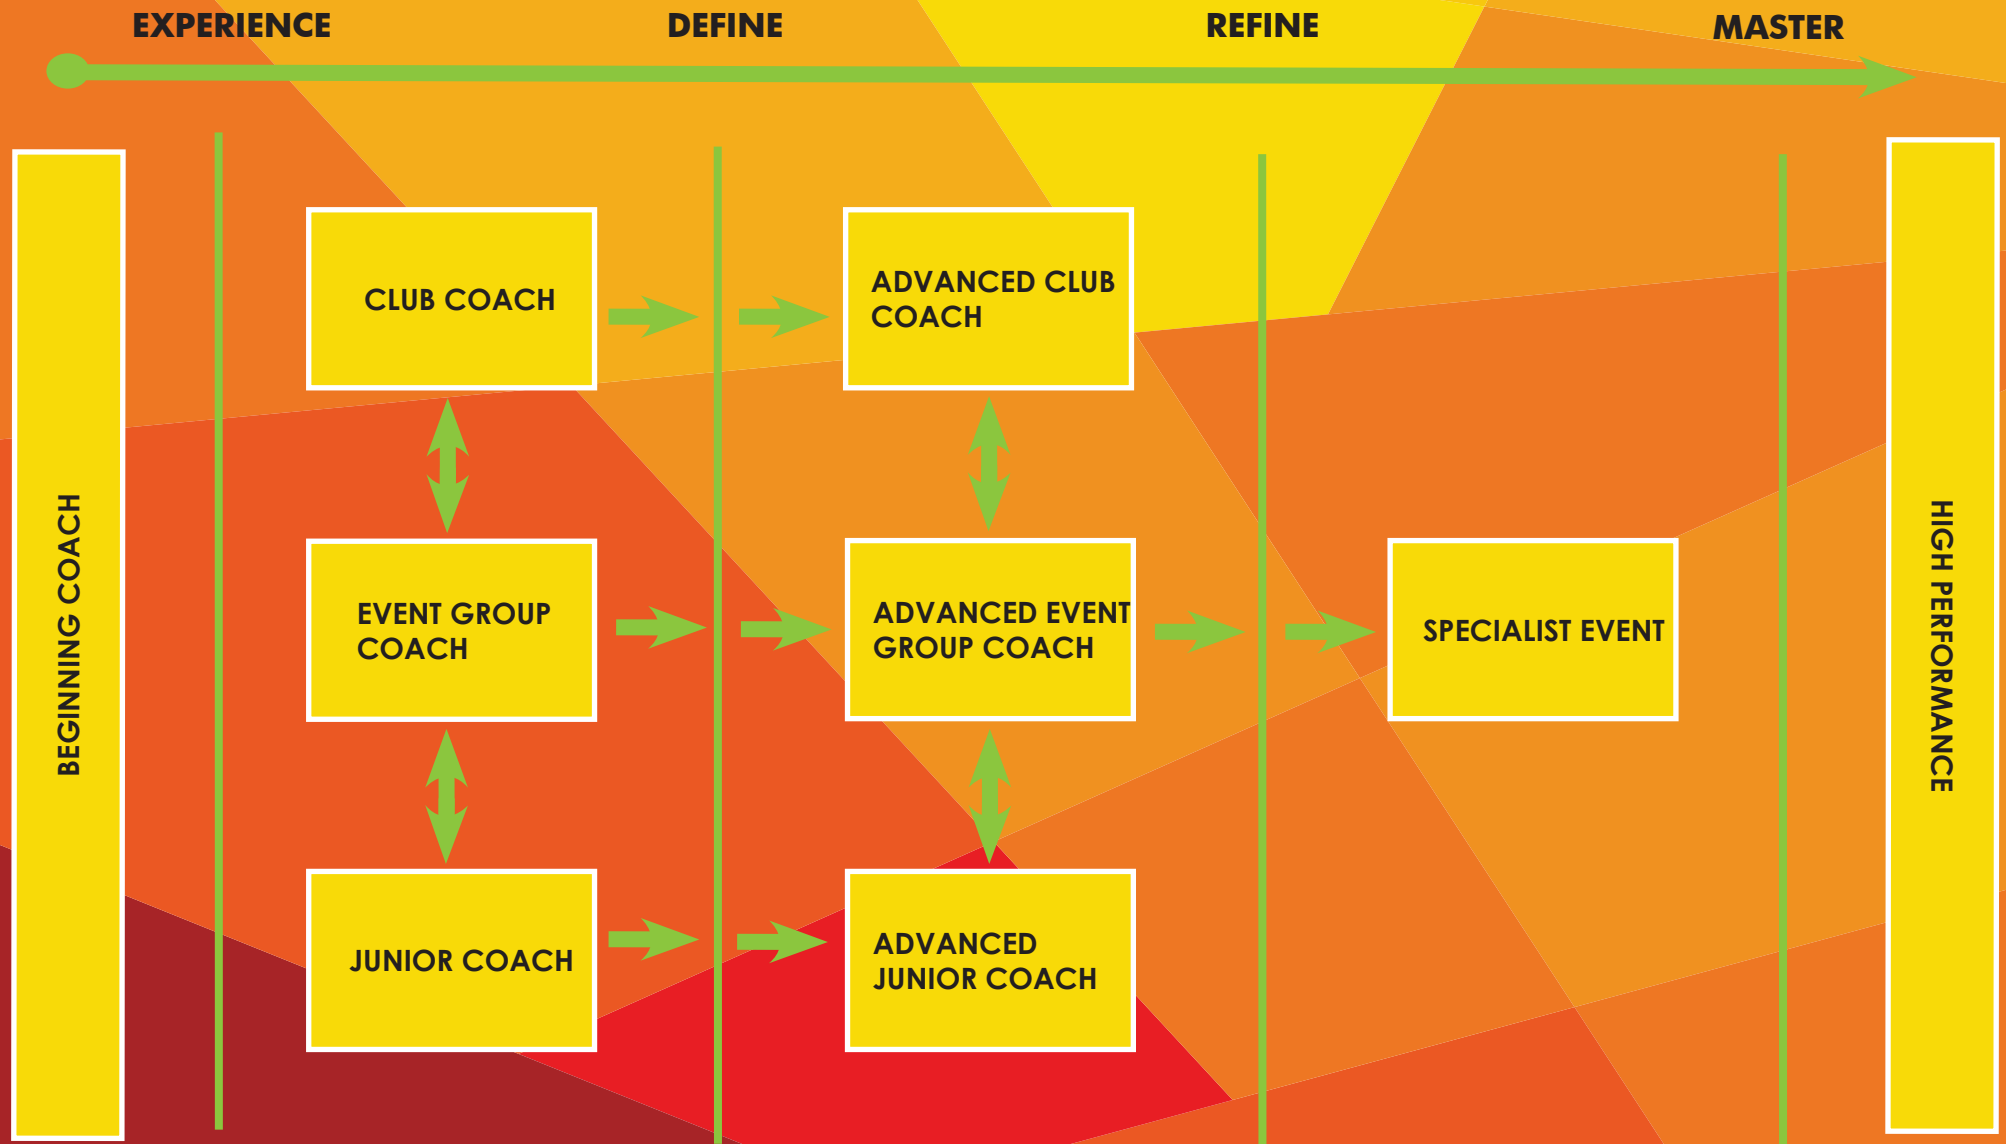

Athletics Coaching Pathway

EXPERIENCE

MASTER

Participation Pathway

- Local, club, regional & state level athletes
- Aged 15+

Local

Club

Regional

State

Performance Pathway

- Developing elite, national, international & world class athletes
- Aged 16+

Developing Elite

National

International

World Class

Junior Pathway

- Beginning and emerging local, club, regional & state level participants/athletes
- Aged 8-14 years

Beginner

Active Participant

Regular Competitor

BEGINNING
COACH

Athletics Coaching Accreditation Framework